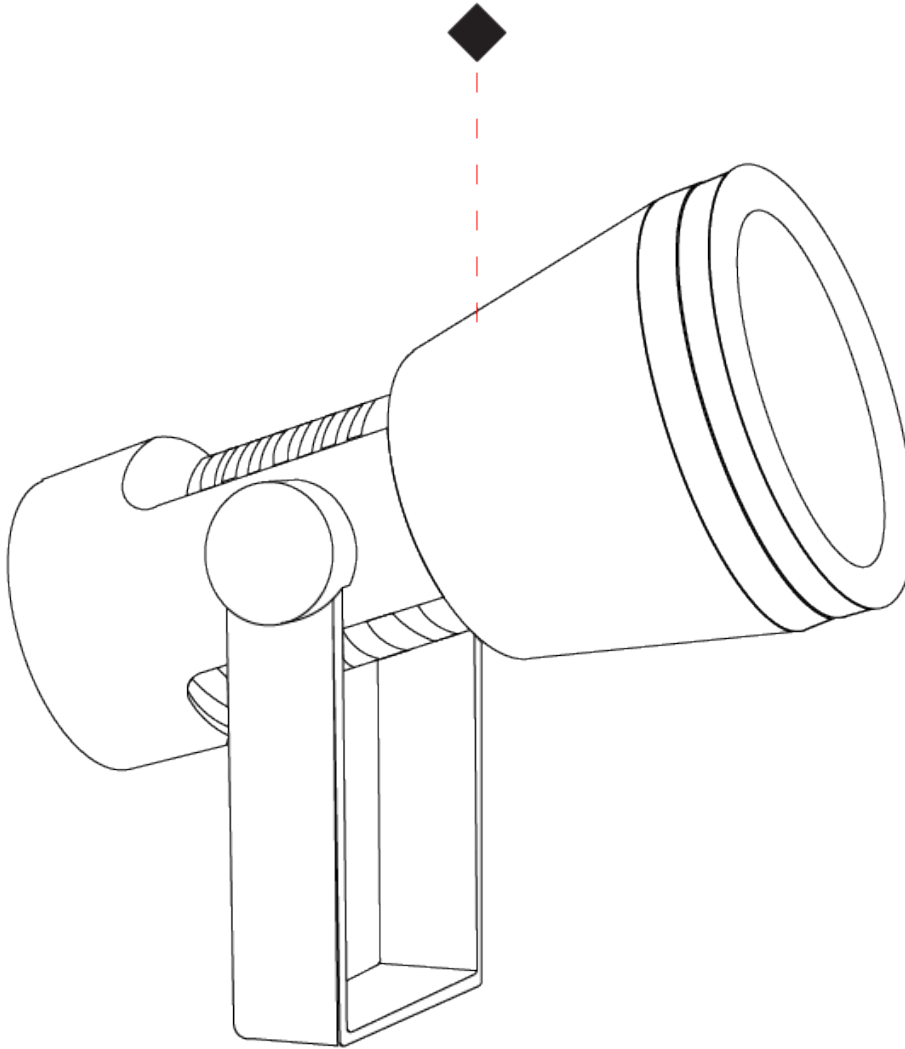

SPRING STANDARD SURFACE

E9F223-

PROJECT _____

TYPE _____

SPECIFIER _____

QUANTITY _____

DATE _____

E