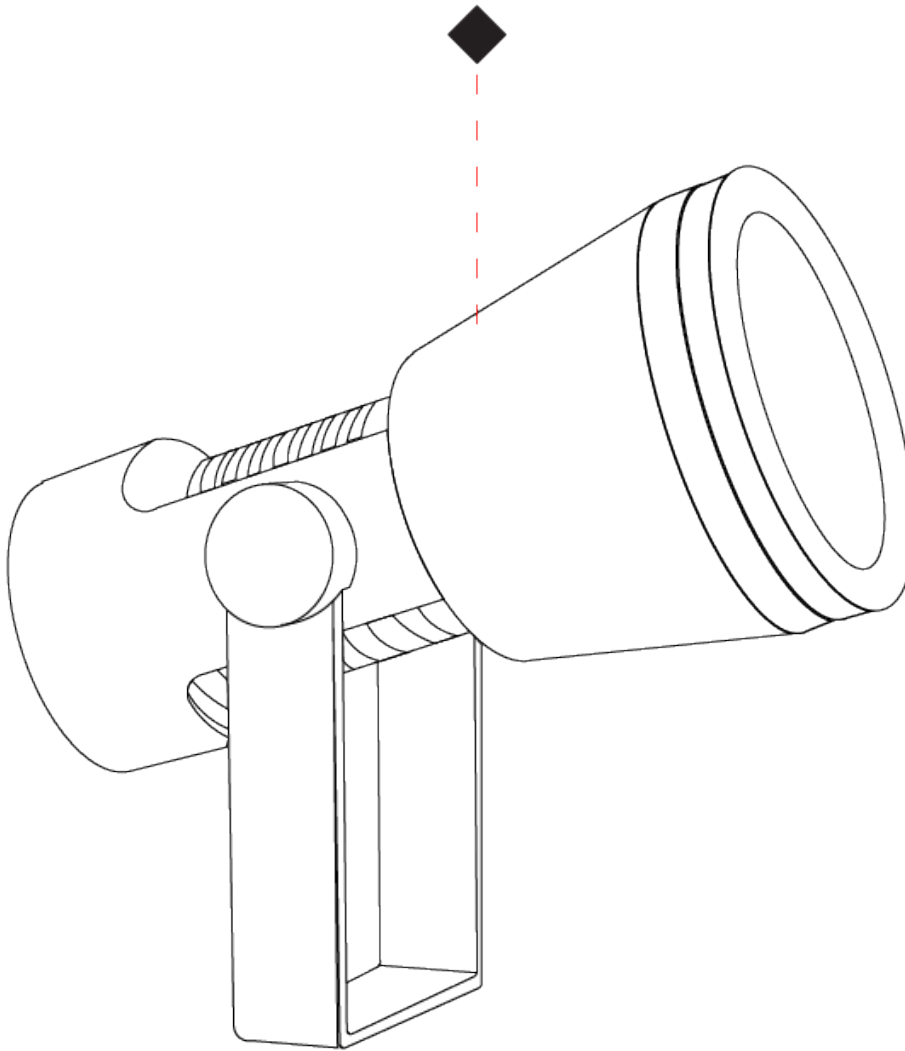

SPRING STANDARD SURFACE

E9F110-

PROJECT

TYPE

SPECIFIER

QUANTITY

DATE

E